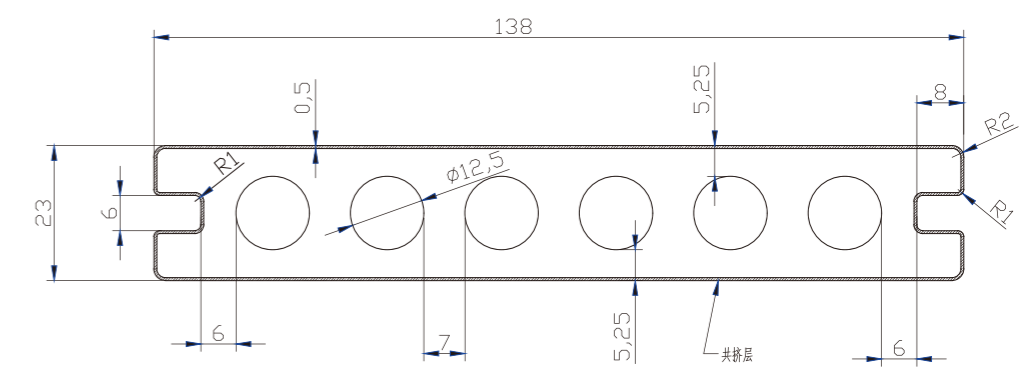

MODEL:138H23-F
SIZE:138x23mm

WASO SIRY™ Capped Composite Deck

- ultra-low maintenance.
- Scratch and stain resistant.
- Less fading than other composite decking boards.
- Longevity and durability.
- Easy installation.

华塑欣瑞™ 共挤地板

- 超低维护
- 超强防划、抗污易清洁力
- 比一代木塑更不易褪色
- 使用寿命更长
- 隐性扣件安装