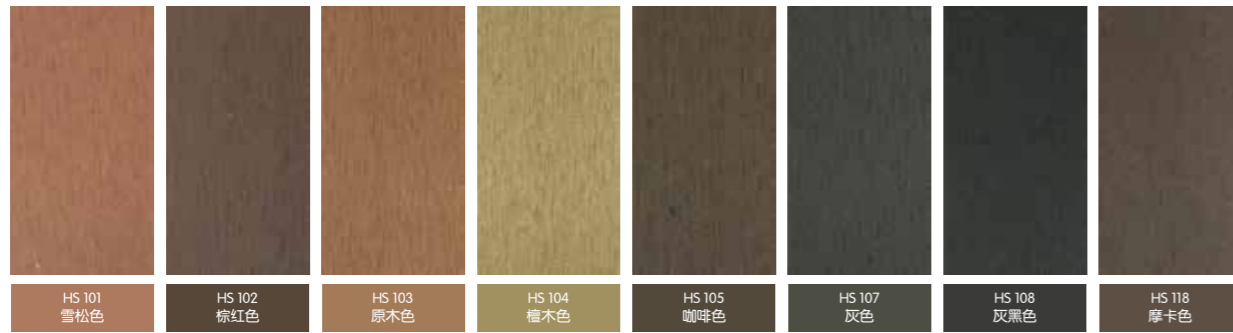

## 传统木塑颜色 THE TRADITIONAL WPC COLOR