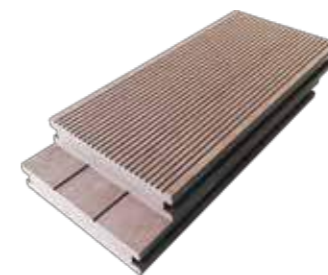

MODEL: 145S30-C
SIZE: 145×30mm